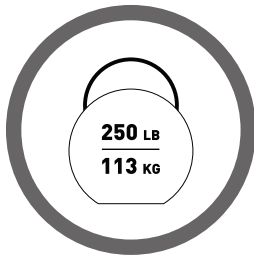

NOMAD FOLDING STOOL

250 LB
113 KG

**MAXIMUM
STOOL CAPACITY**

**CAUTION NOT A
STEP LADDER**

**AVOID CONTACT
WITH LIQUIDS**

WARNING: Nomad Folding Stools are for seating only. Do not stand or jump on the stools. If any part of the stool shows signs of wear (bent corners, severe creases, crushing or separation of glue joints) discontinue use and recycle product. Avoid contact with any liquids and do not use in humid or extremely damp environments.