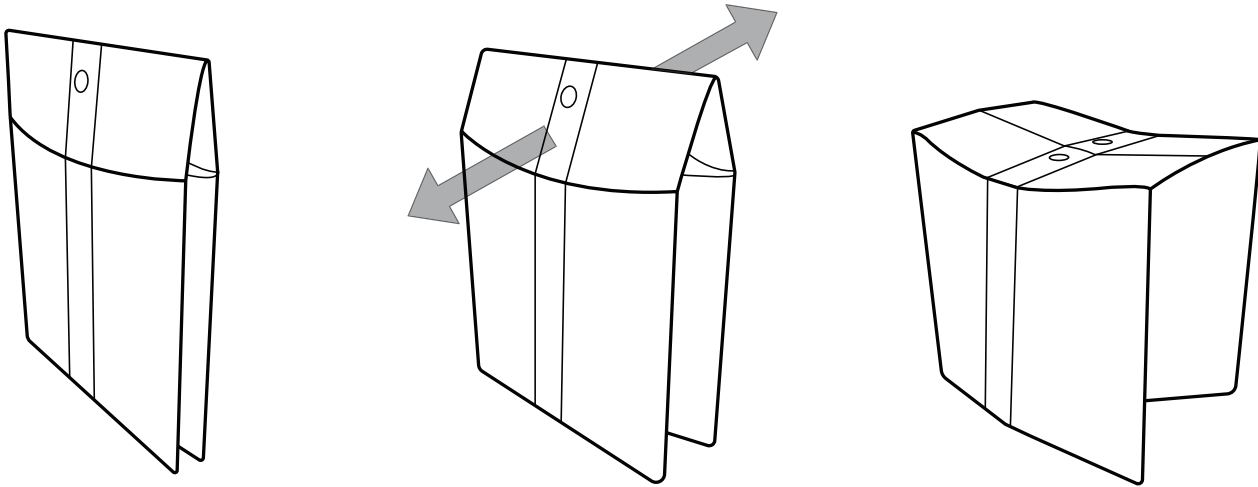

NOMAD FOLDING STOOL

250 LB
113 KG

**MAXIMUM
STOOL CAPACITY**

**CAUTION NOT A
STEP LADDER**

**AVOID CONTACT
WITH LIQUIDS**

WARNING: Nomad Folding Stools are for seating only. Do not stand or jump on the stools. If any part of the stool shows signs of wear (bent corners, severe creases, crushing or separation of glue joints) discontinue use and recycle product. Avoid contact with any liquids and do not use in humid or extremely damp environments.